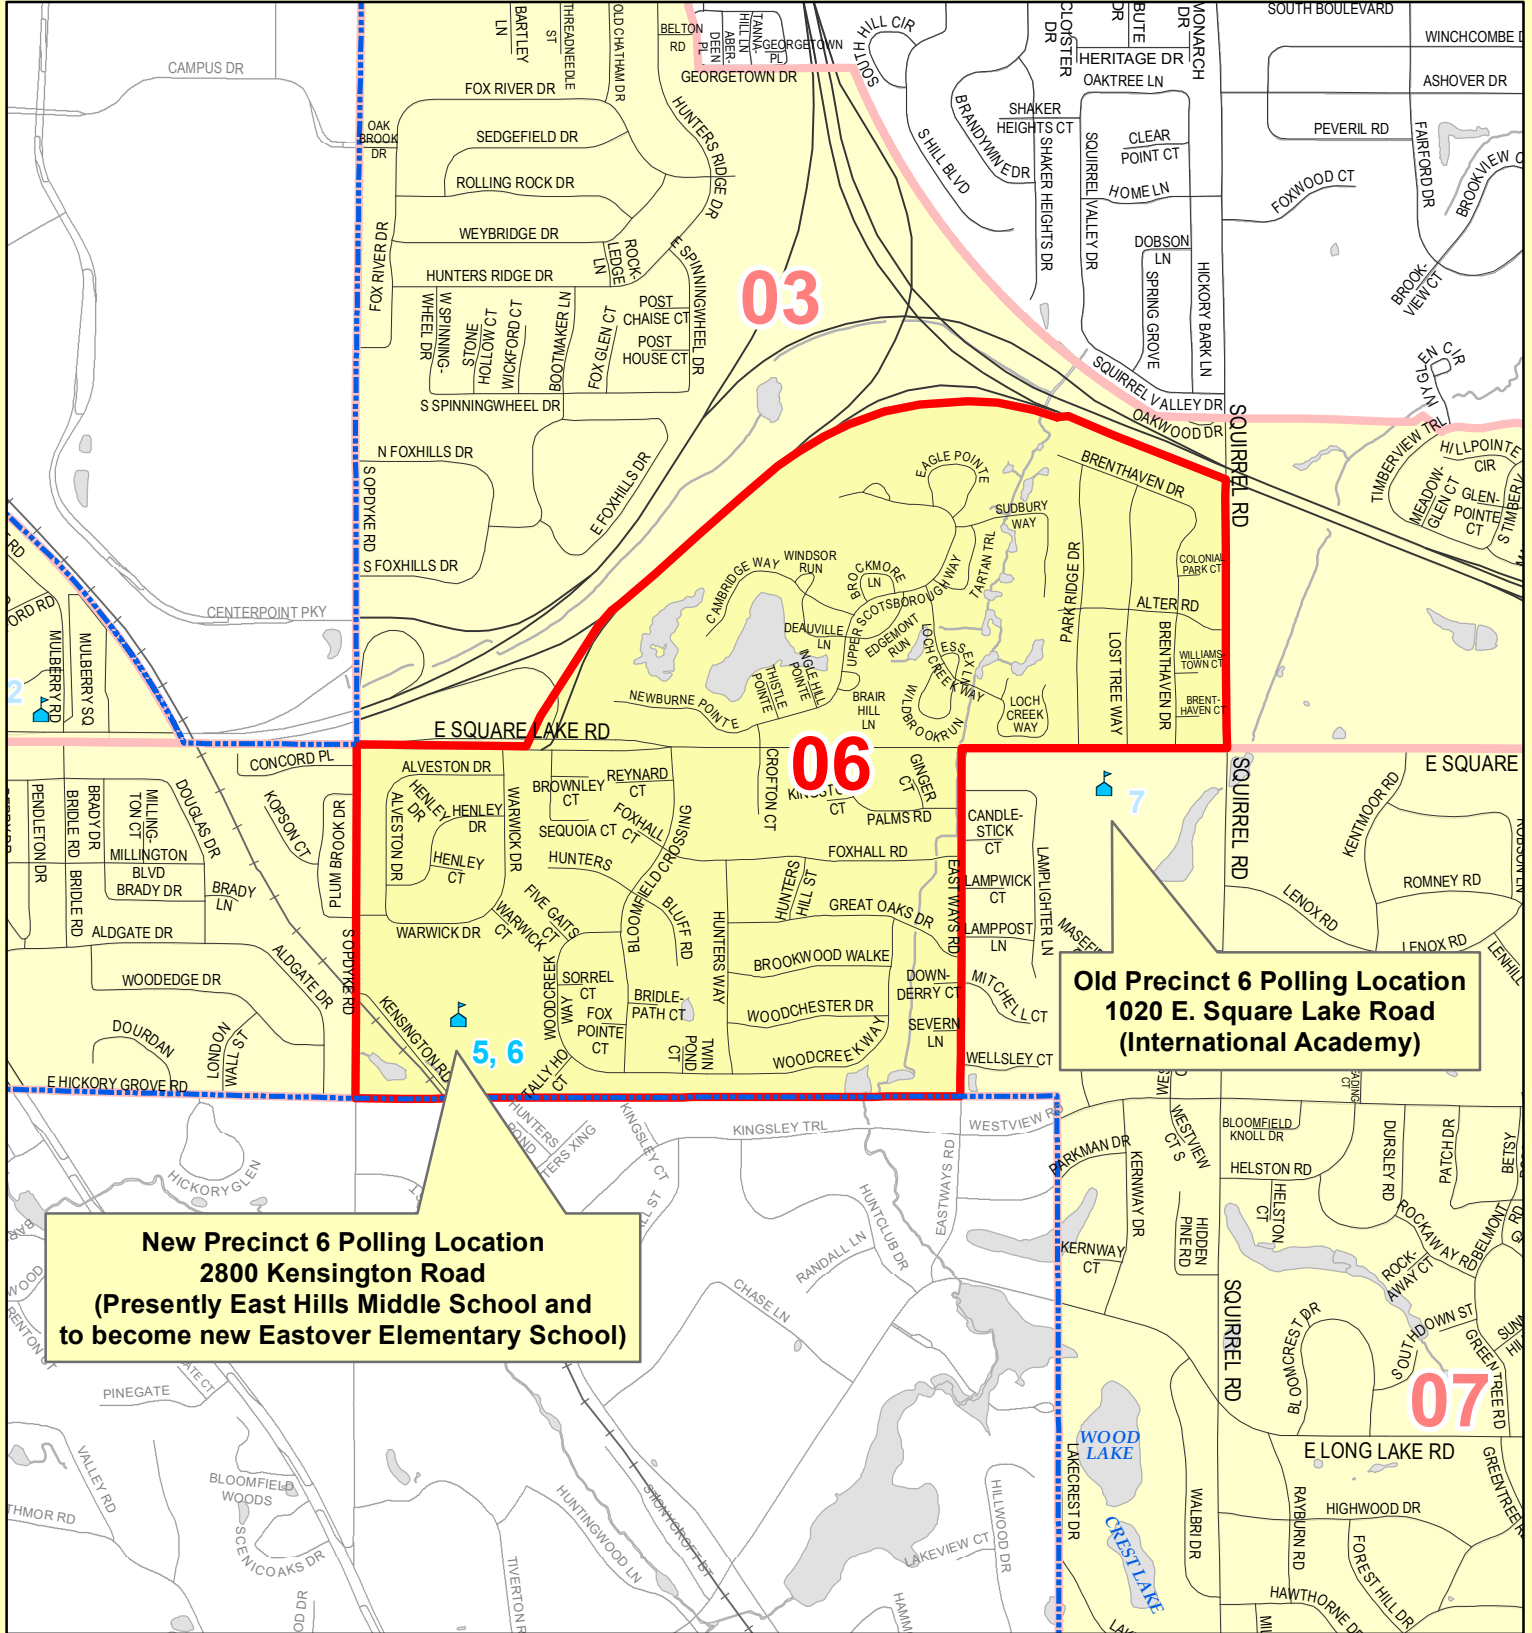

Bloomfield Township - Precinct 6 Polling Location

Old Precinct 6 Polling Location
1020 E. Square Lake Road
(International Academy)

New Precinct 6 Polling Location
2800 Kensington Road
(Presently East Hills Middle School and
to become new Eastover Elementary School)

MAP KEY

- TOWNSHIP BOUNDARY
- PRECINCT BOUNDARIES w/ PRECINCT NUMBER
- WATER FEATURES
- BLOOMFIELD HILLS SCHOOL DISTRICT
- POLLING PLACE w/ PRECINCT NUMBER
- ROAD CENTERLINES
- RAILROAD

PREPARED BY: BLOOMFIELD TOWNSHIP GIS
SOURCES: BLOOMFIELD TOWNSHIP, OAKLAND COUNTY GIS UTILITY

MAP ISSUE DATE: AUGUST 24, 2023