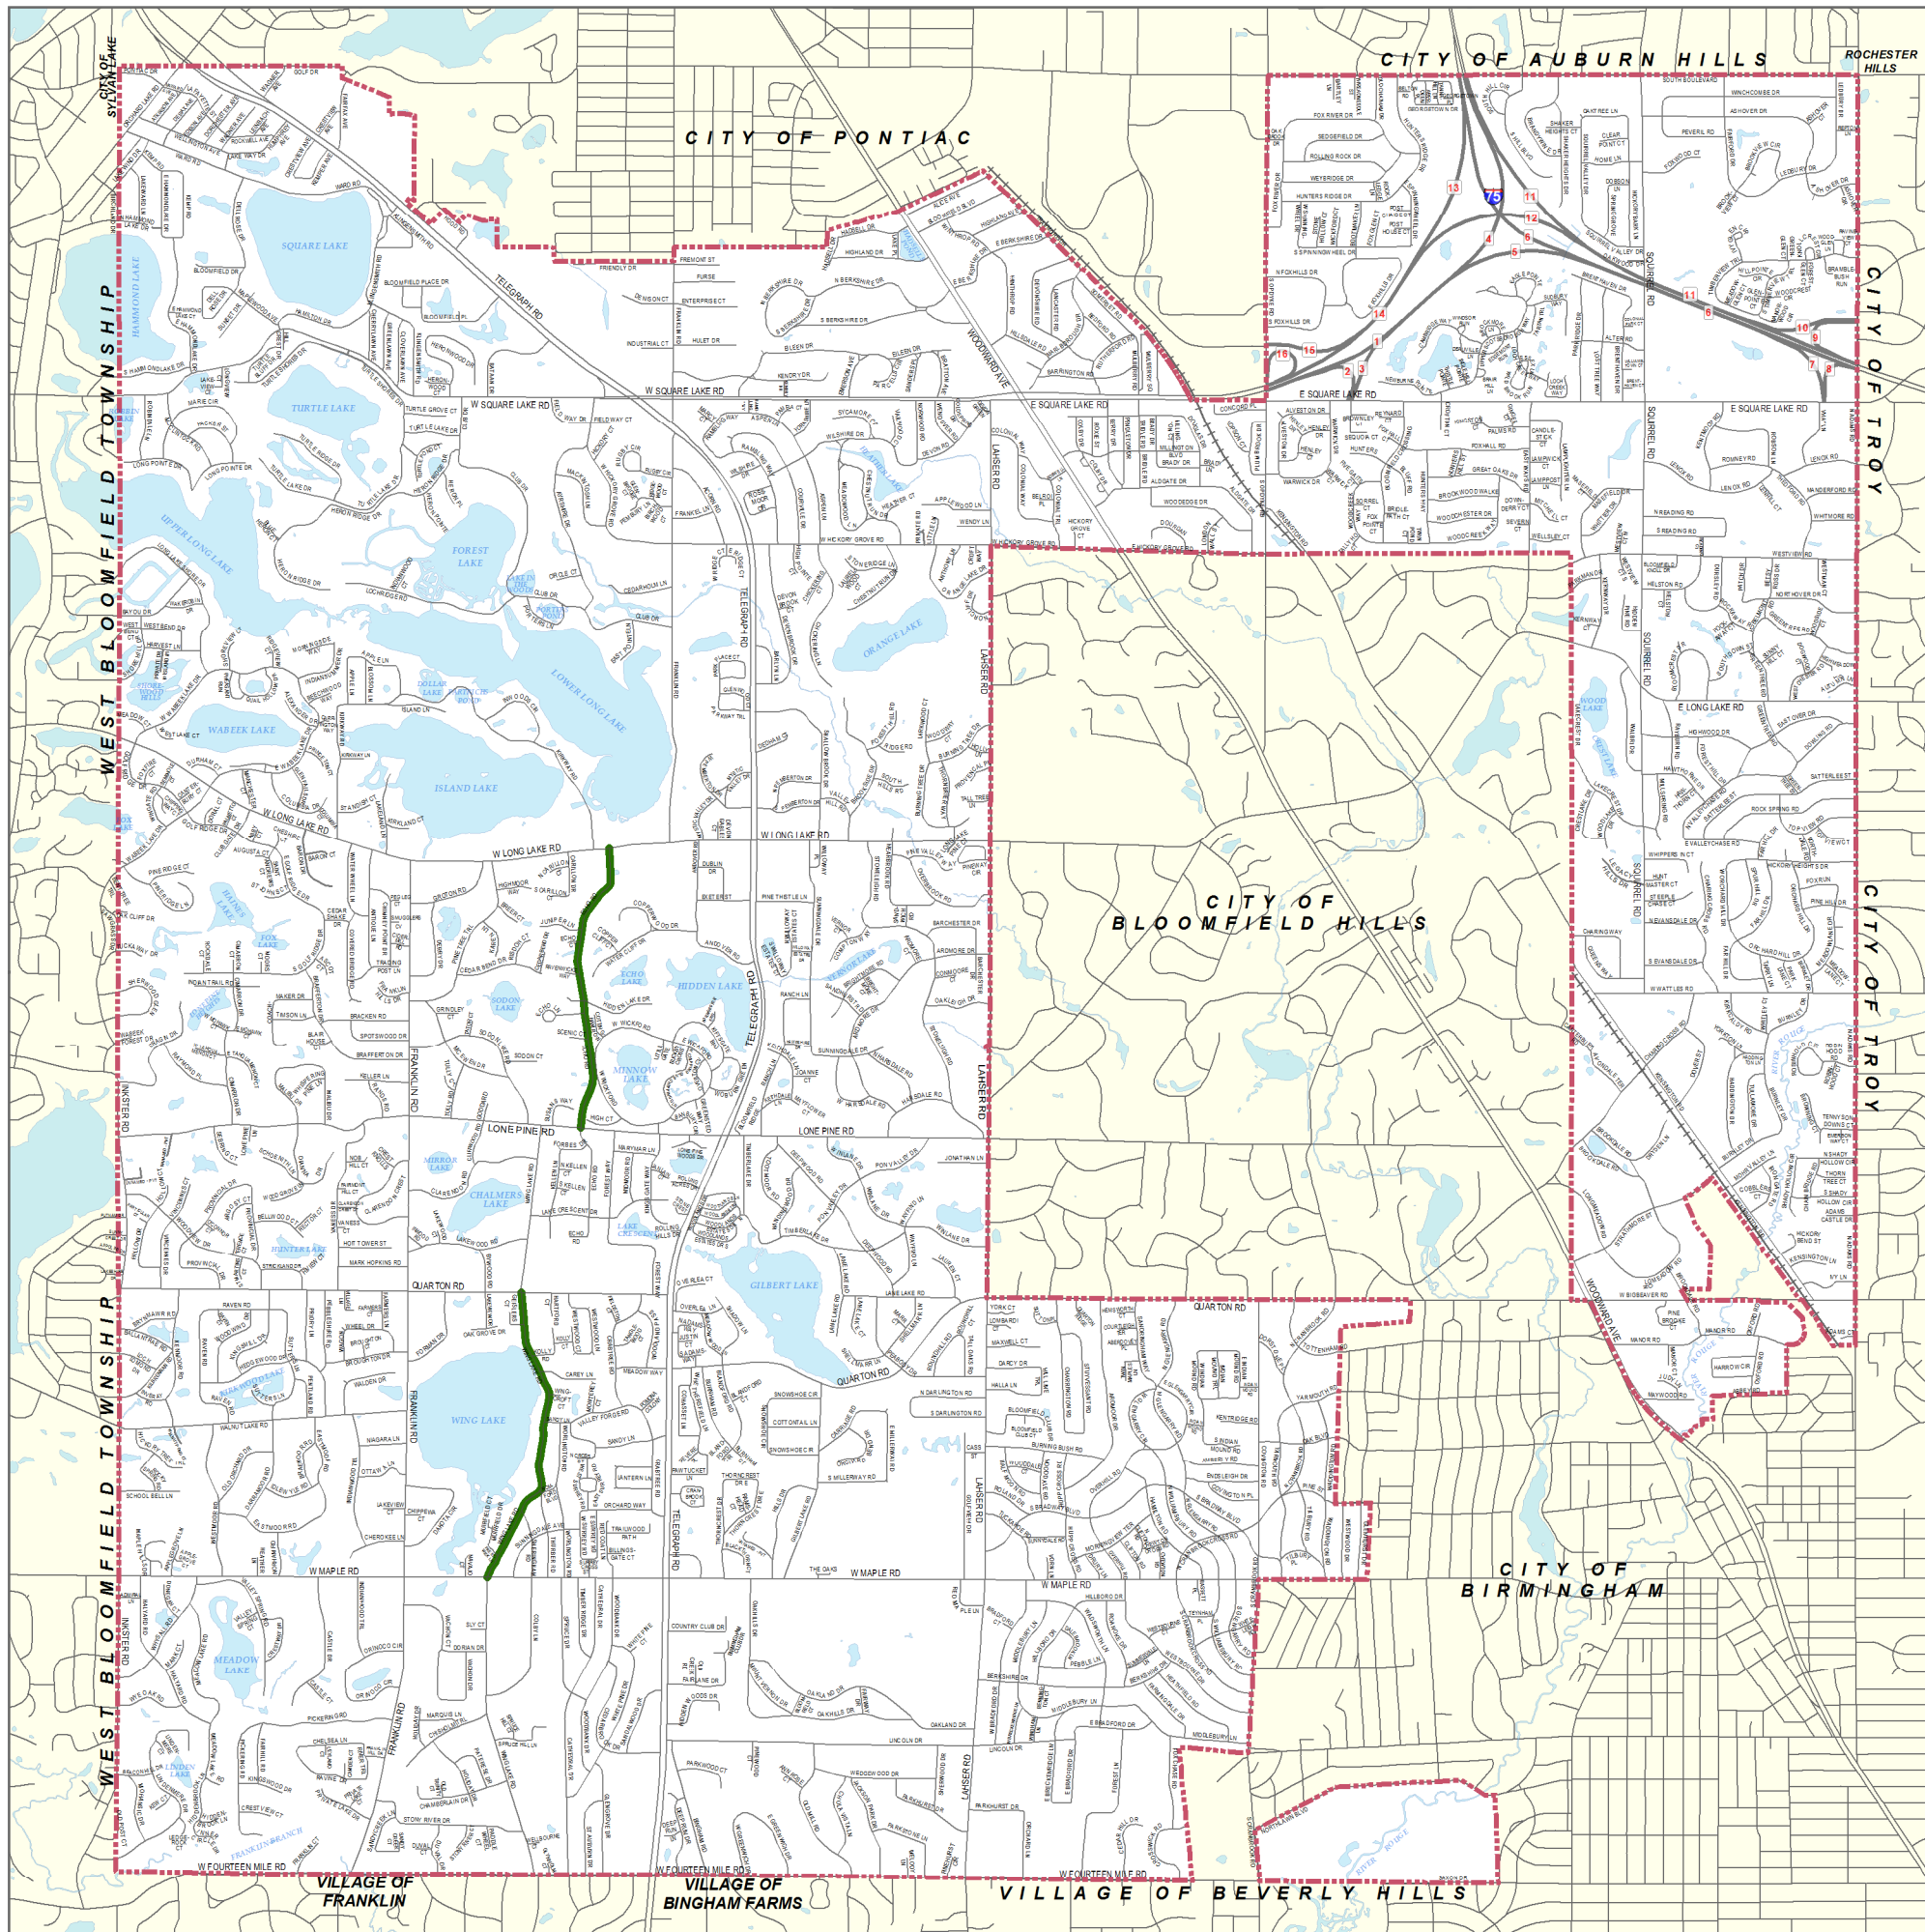

# Bloomfield Township - Natural Beauty Roads

## Bloomfield Township Natural Beauty Roads

Natural Beauty Road

### Echo Road

Length: 0.99 Mile

Designation Date: 10/5/1976

Description: Lone Pine Road to  
West Long Lake Road

### Wing Lake Road

Length: 0.96 Mile

Designation Date: 1/20/1976

Description: West Maple Road to  
Quarton Road

Street Map Prepared by:  
Bloomfield Township GIS

Street Map Sources:  
Bloomfield Township  
Oakland County GIS Utility