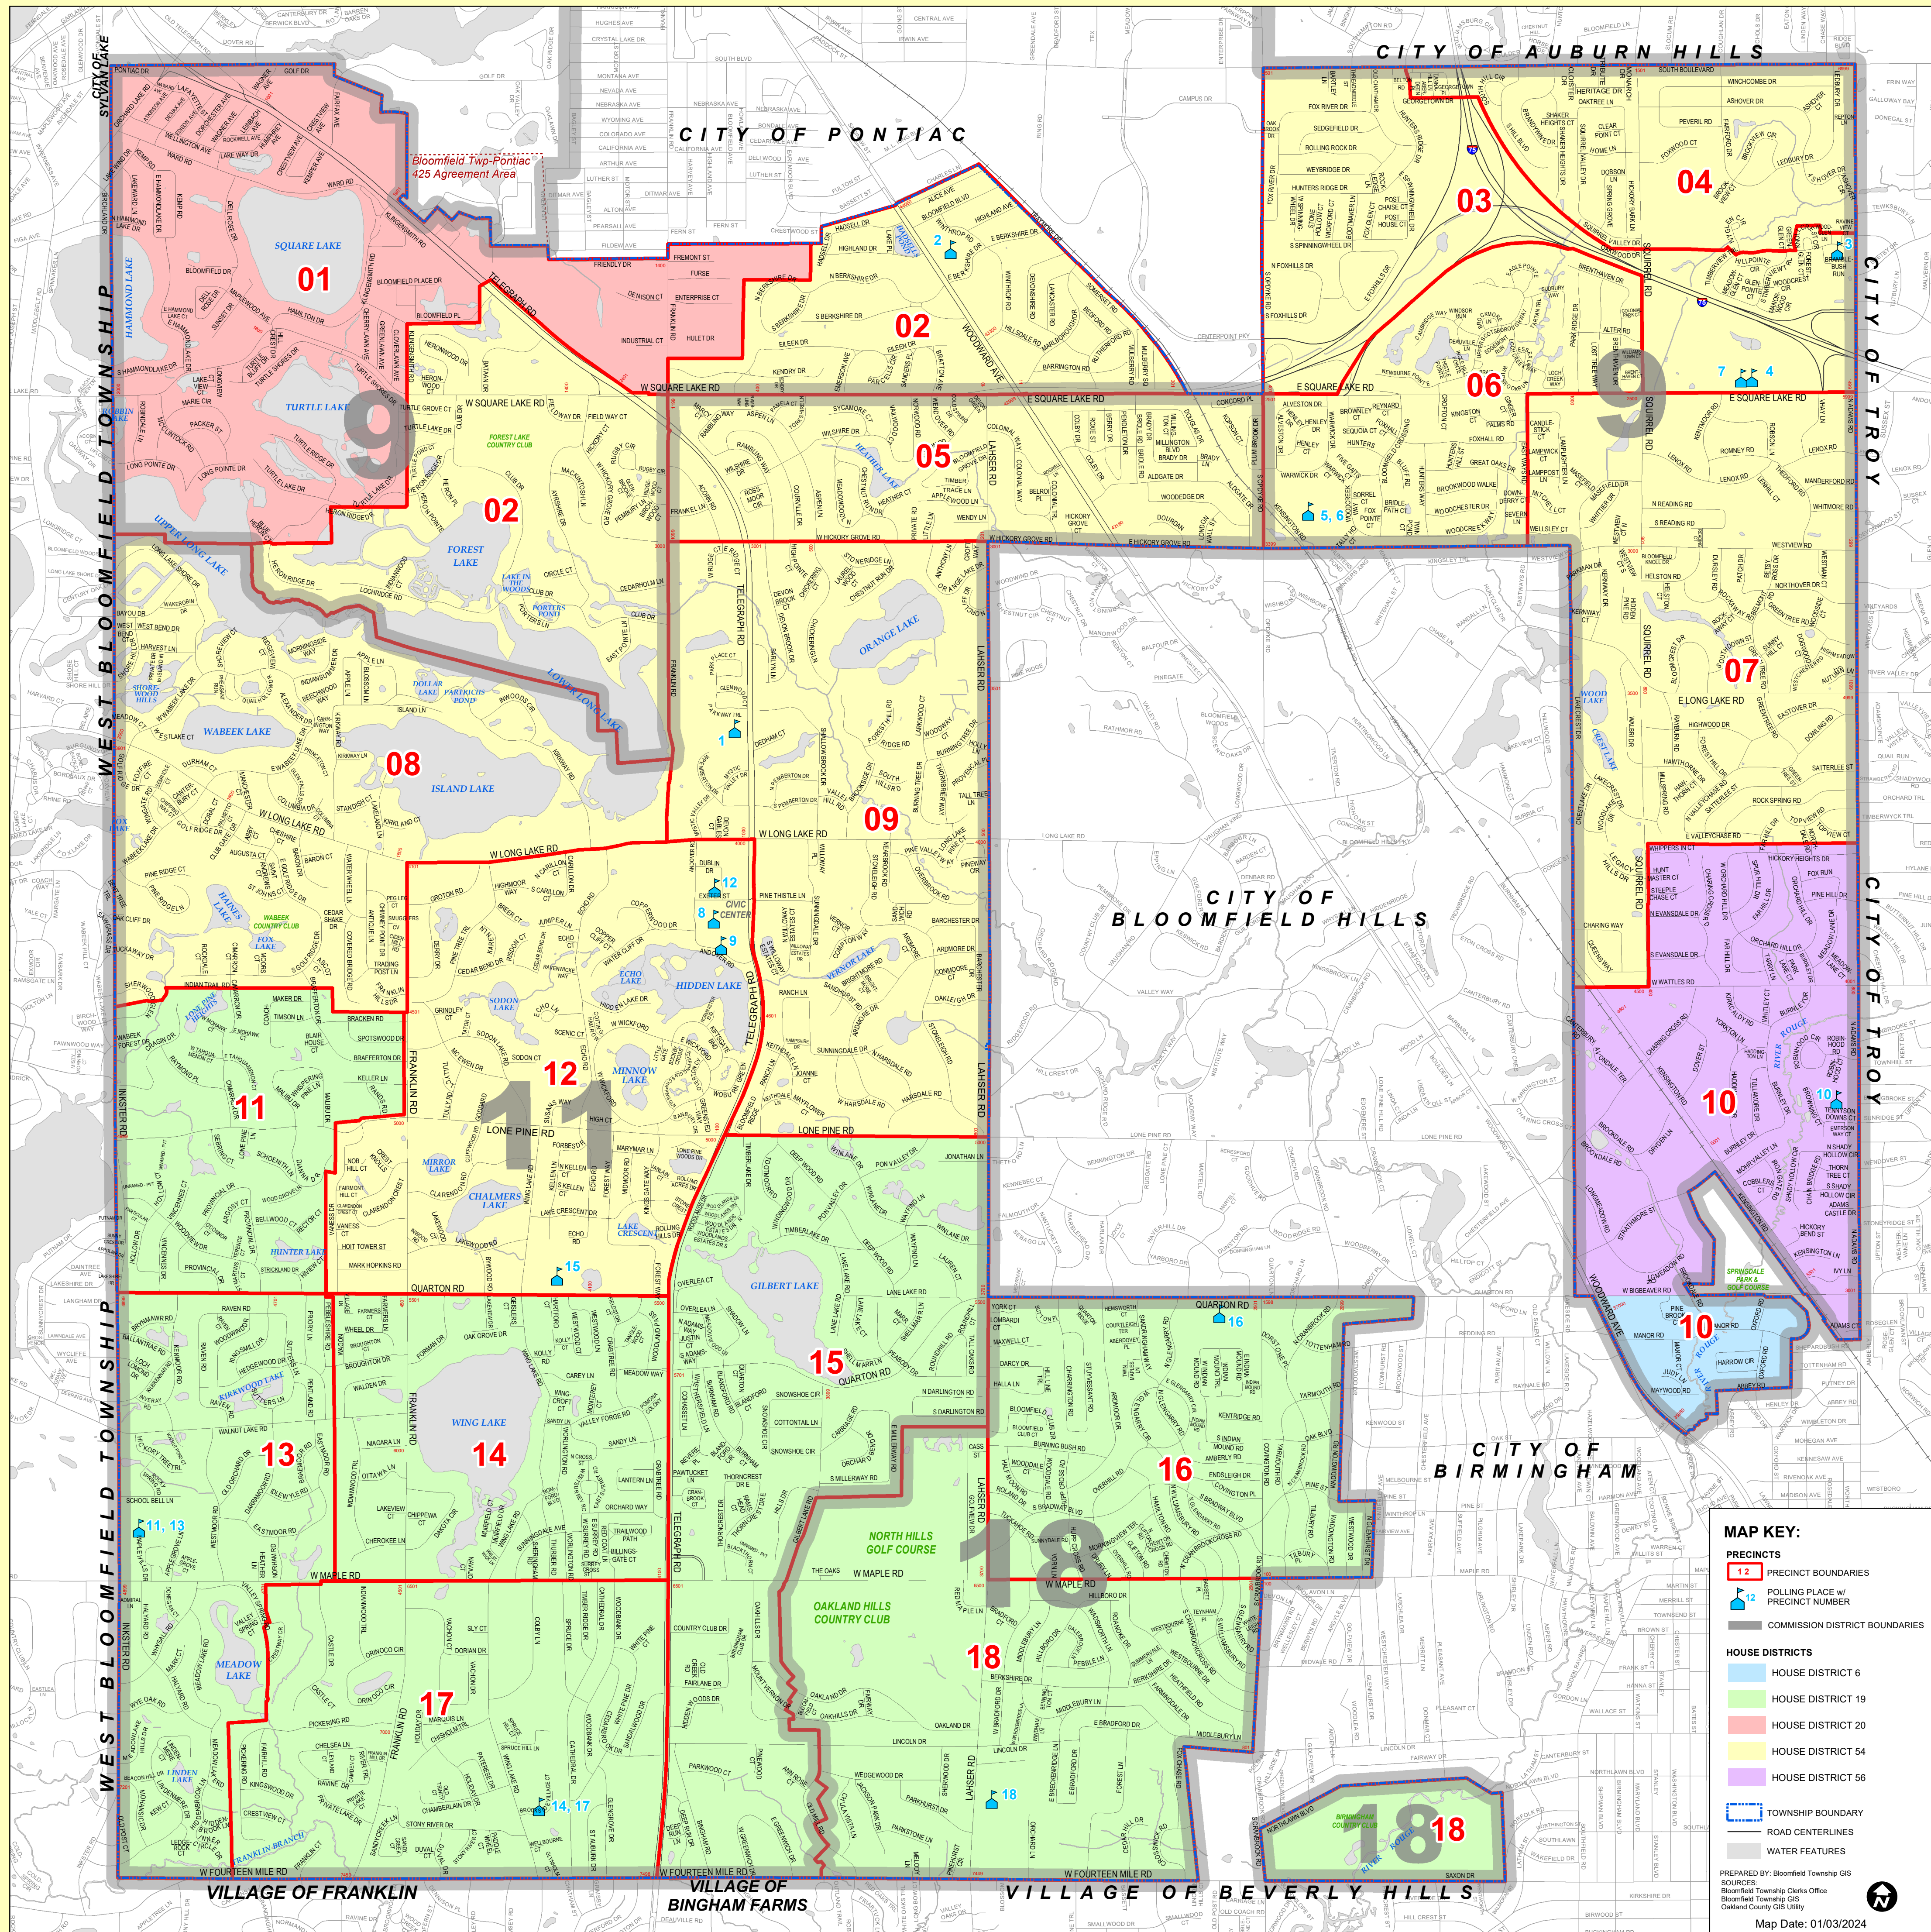

Bloomfield Township - Precinct Map 2024

State / Federal Legislative Districts

Senate District	7	House Districts				
Commission District	9, 11, 18	6	19	20	54	56
Congressional District	11					

Precinct Locations

- Precinct 1 Polling location at Bloomfield Hills Baptist Church, 3600 Telegraph Road, west side of Telegraph between Long Lake and Hickory Grove Roads.
- Precinct 2 Polling location at St. George Greek Orthodox Church, 43816 Woodward Avenue, east side of Woodward Avenue between Bloomfield Boulevard and E. Berkshire Drive.
- Precinct 3 Polling location at Adams Woods Community Building, 1480 Timberview Trail, north of Adams Road.
- Precinct 4 Polling location at Bowers Farm Activity Building, 1229 E. Square Lake Road, north side of Square Lake Road, between Squirrel and Adams Roads.
- Precinct 5 Polling location at Eastover Elementary School, 2800 Kensington Road, at intersection of Opydke Road.
- Precinct 6 Polling location at Eastover Elementary School, 2800 Kensington Road, at intersection of Opydke Road.
- Precinct 7 Polling location at Bowers School Farm, 1219 E. Square Lake Road, north side of Square Lake Road between Squirrel and Adams Roads.
- Precinct 8 Polling location at Dave Payne Public Services Building, 1153 Exeter Street, at SE corner of Exeter Street and Andover Road.
- Precinct 9 Polling location at Bloomfield Township Senior Services Center, 4315 Andover Road, south off Long Lake Road and west of Telegraph Road.
- Precinct 10 Polling location at Harlan Elementary School, 3595 N. Adams Road, south of Robinhood Road.
- Precinct 11 Polling location at West Maple Elementary School, 6275 Inkster Road, between W. Maple and Walnut Lake Roads.
- Precinct 12 Polling location at Bloomfield Community Television Studio, 4190 Dublin Drive, at NW corner of Exeter Street and Dublin Drive.
- Precinct 13 Polling location at West Maple Elementary School, 6275 Inkster Road, between W. Maple and Walnut Lake Roads.
- Precinct 14 Polling location at Booth Center, 7273 Wing Lake Road, between Stoney River Drive and Chamberlain Drive.
- Precinct 15 Polling location at South Hills Middle School, 4200 Quarton Road, west off Telegraph Road.
- Precinct 16 Polling location at Birmingham Covington School, 1525 Covington Road, at Covington and Quarton Roads.
- Precinct 17 Polling location at Booth Center, 7273 Wing Lake Road, between Stoney River Drive and Chamberlain Drive.
- Precinct 18 Polling location at Marian High School, 7225 Lahser Road, between Lincoln Drive and 14 Mile Road.

MAP KEY:

1. **PRECINCTS**
     - 12 PRECINCT BOUNDARIES
     - 12 POLLING PLACE w/ PRECINCT NUMBER
     - COMMISSION DISTRICT BOUNDARIES
   - **HOUSE DISTRICTS**
     - HOUSE DISTRICT 6
     - HOUSE DISTRICT 19
     - HOUSE DISTRICT 20
     - HOUSE DISTRICT 54
     - HOUSE DISTRICT 56
   - TOWNSHIP BOUNDARY
   - ROAD CENTERLINES
   - WATER FEATURES
2. PREPARED BY: Bloomfield Township GIS
   SOURCES: Bloomfield Township Clerks Office
   Oakland County GIS Utility
   Map Date: 01/03/2024