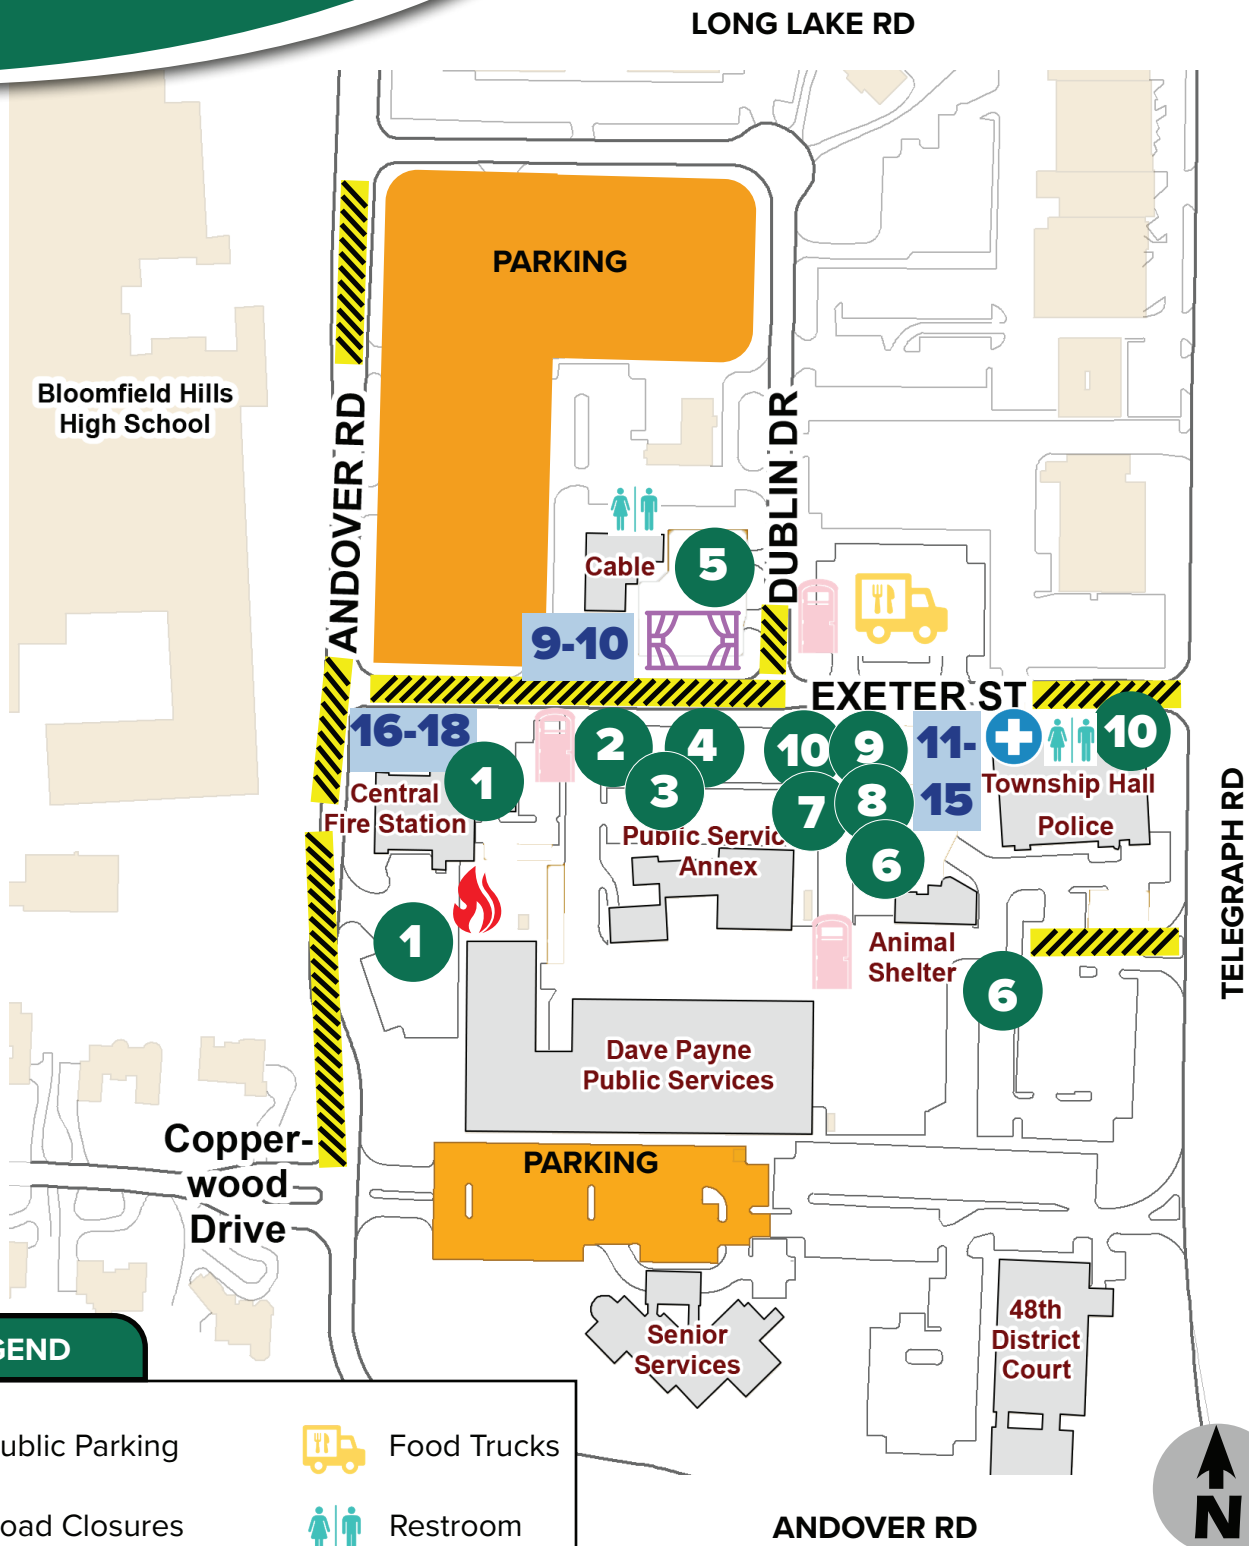

Map

LEGEND

- | | | | |
|--|--------------------|---|-------------|
|  | Public Parking |  | Food Trucks |
|  | Road Closures |  | Restroom |
|  | Twp Activities |  | Porta John |
|  | Community Partners |  | First Aid |
|  | Performance Stage |  | Fire Demo |

Subject to change. Please scan code for website and follow our social media for updates.